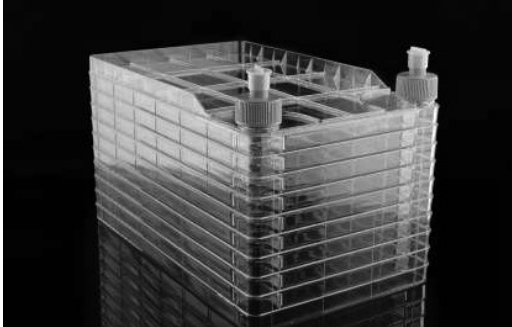

## BioFactory with 2 Solid Overcaps

**NEW**

Solid Overcaps can be used directly on the adaptor caps to block dust and bacteria.

| Cat.No. | Descriptions   | /Case |
|---------|--|-------|
| 771422  | <b>40 Chamber with 2 Solid Overcaps</b><br>with extra 4 Sterile Vented Overcaps Included Separately  | 2     |
| 771322  | <b>10 Chamber with 2 Solid Overcaps</b><br>with extra 12 Sterile Vented Overcaps Included Separately | 6     |

## BioFactory Accessories

Individually Wrapped, Sterile

**744001 SPT-50 Hose**  
Inner Dia # 3/8 Inches (9.5 mm),  
Outer Dia # 5/8 Inches (15.9 mm),  
50 Inches/ 15 meters  
1 pcs / pack

**746001 C-Flex Welding Hose**  
Inner Dia# 3/8 Inches (9.5 mm),  
Outer Dia# 5/8 Inches (15.9 mm),  
50 Inches/ 15 meters  
1 pcs / pack

**743001 Hose Clamp**  
Hose clamp for 12-18 mm  
diameter hose  
10 pcs / pack

**751001 Y Shape Connector**  
Y Shape CPC Connector for Inner Dia  
#3/8 Hose  
1 pcs / pack, 5 pcs / case

**741001 Adaptor Connector**  
Adaptor Connector to 3/8 Inches  
(9.5 mm)Hose  
1 pcs / pack

**749001 T Shape Connector**  
T Shape CPC Connector for Inner Dia  
#3/8 Hose  
1 pcs / pack, 5 pcs / case

**747001 Connector**  
CPC & PC  
(Inner Dia #3/8) for Hose to Hose  
Connecting  
1 pcs / pack, 5 pcs / case